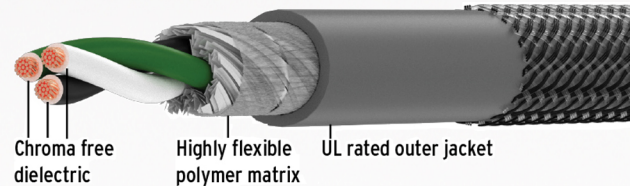

Palladian PowerKords represent the finest power cable available. The critics have been unanimous in their praise of the cable's transparency, detail, articulate bass, dynamic contrasts, musical ease and flow and freedom from grain.

PK10 Palladian

BRINGING POWER

WattGate gold evolution
AUDIO GRADE ★ connectots

0.625"
(15.88mm)

Connector Optins

- WattGate WG 330 AU evo (gold)
- WattGate WG 350 evo (gold)
- WattGate WG 370 evo (gold)
- WattGate WG 330 RH evo (rhodium)
- WattGate WG 350 RH evo (rhodium)
- WattGate WG 370 RH evo (rhodium)
- WattGate WG 350i HC AU (gold)

WATTGATE 3 LAYER PLATING PROCESS